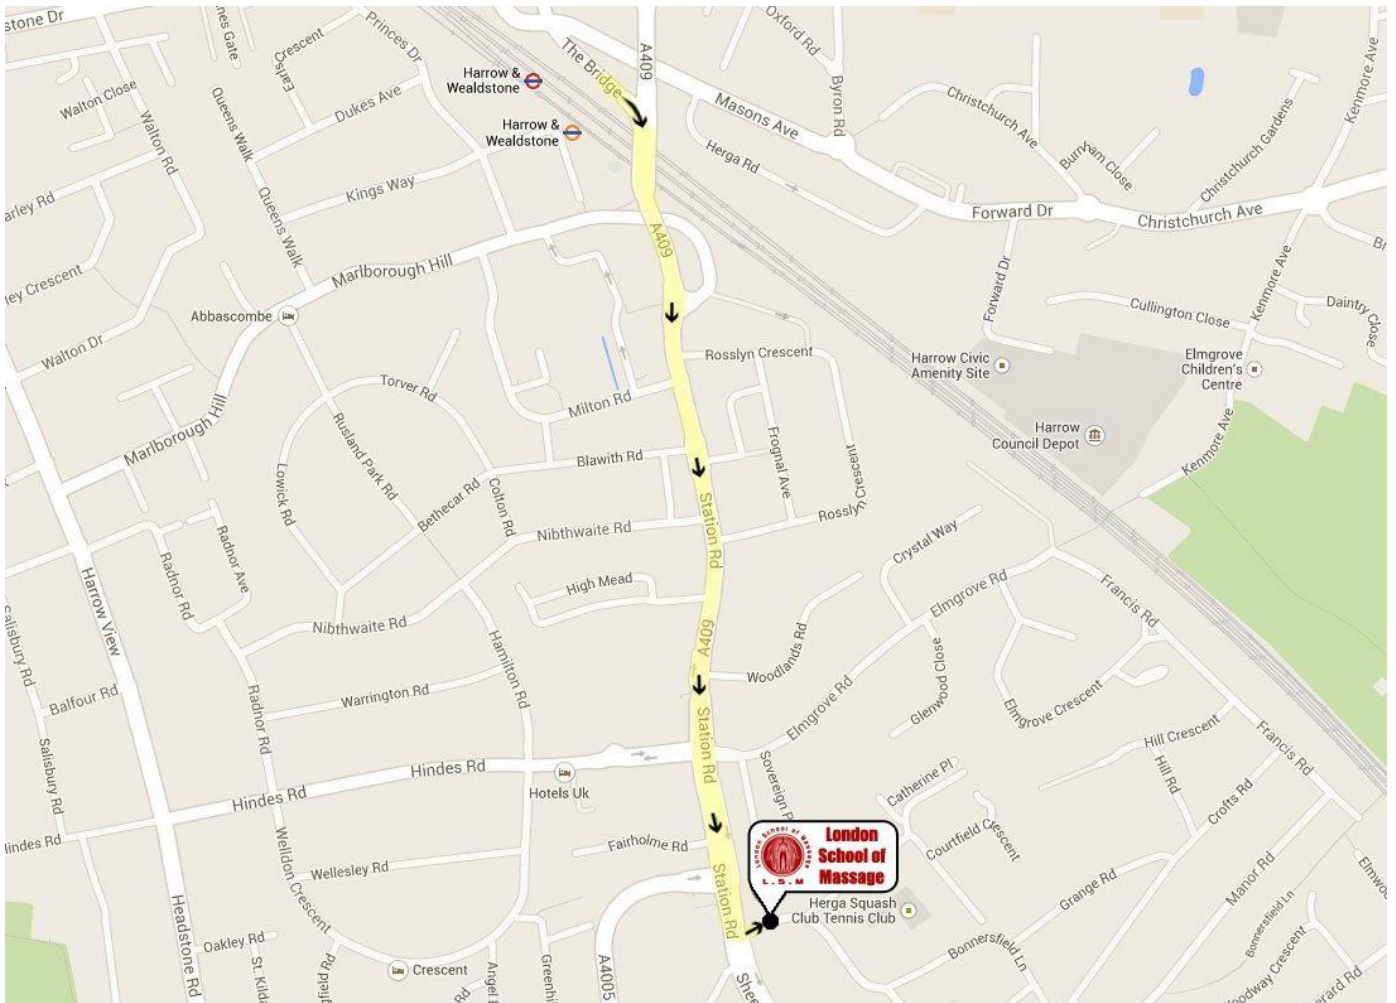

London School of Massage

Harrow-on-the-Hill

Venue Address:	10 Bonnersfield Lane, Harrow, Middlesex , HA1 2JR
Telephone	0207 700 3777 (Mon - Fri)
How to get there:	Harrow-on-the-Hill Station (closest station) - Metropolitan Line, National Rail. Bus 258 Harrow & Wealdstone Station – Bakerloo Line, National Rail
Parking: National carpark	This area is mostly residential parking and can be tricky/expensive to find a space, however the following website is very useful for finding nearby parking prior to your trip; https://www.parkopedia.com/

Arriving by train (Harrow-on-the-Hill):

- Come out of Harrow-on-the-Hill station. In front of you will be the entrance to St. Ann's Shopping Centre.
- On exiting the station, turn right on to College Rd and walk to the end of the road.
- Turn left at Carphone Warehouse on to Station Rd. Continue along Station Rd until you get to a junction with traffic lights. You will have passed Debenhams on your left side.
- Cross over the road at the traffic lights and Bonnersfield Lane is between Gold's Gym and The Raw Mango restaurant.
- London School of Massage is at 10 Bonnersfield Lane, which is the first building on the left.

Arriving by train (Harrow & Wealdstone):

- Exit Harrow & Wealdstone station on to The Bridge.
- On exiting the station, turn right on to The Bridge and walk to the end of the road.
- Turn right on to Station Road. Continue straight on this road until you see The Raw Mango restaurant on the opposite side of the road
- Cross over the road at the traffic lights and Bonnersfield Lane is between Gold's Gym and Steak Restaurant.
- London School of Massage is at 10 Bonnersfield Lane, which is the first building on the left.