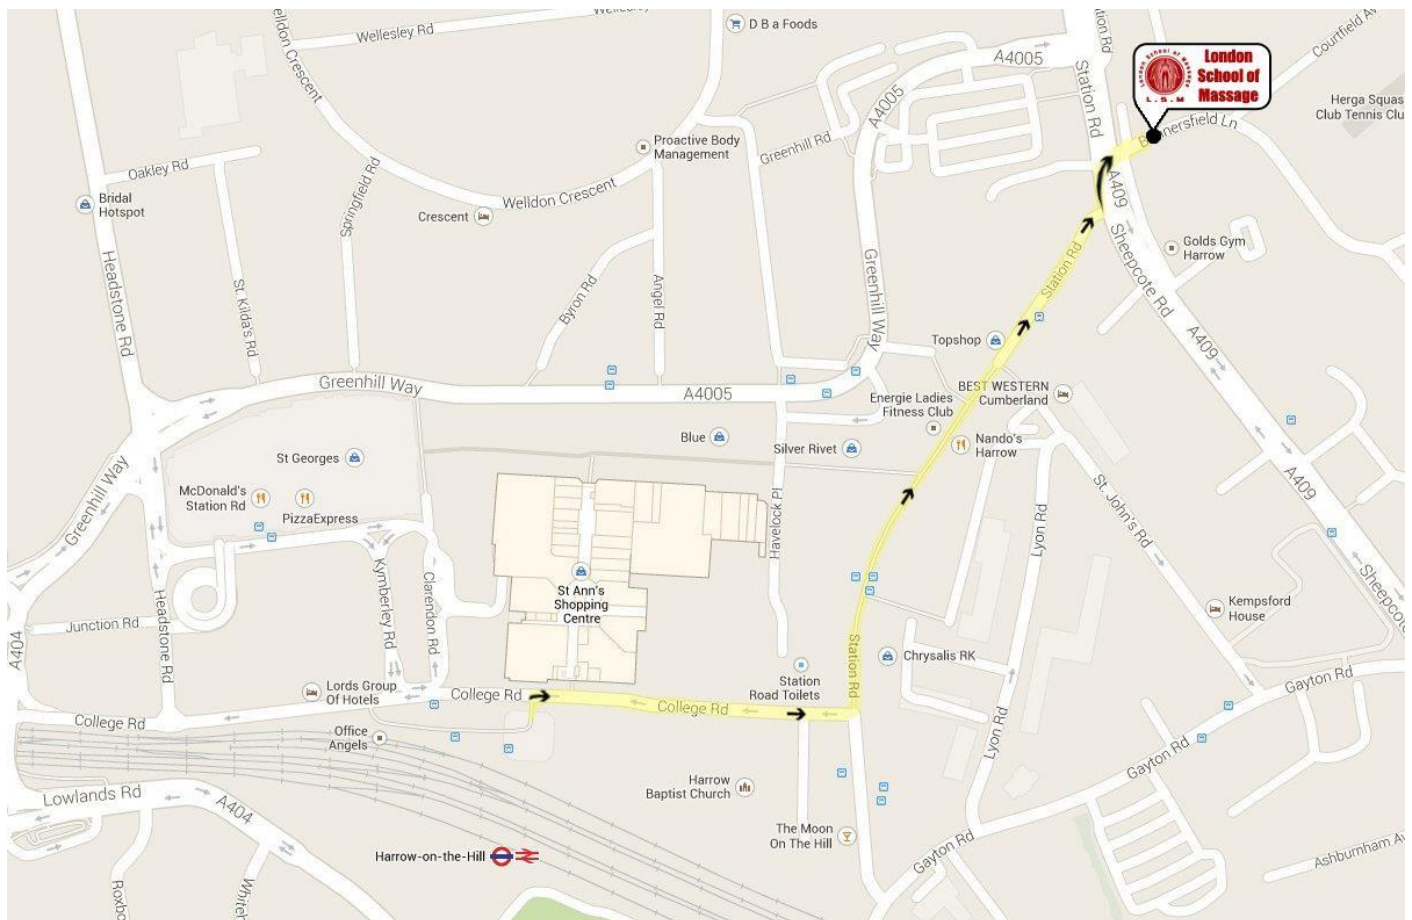

London School of Massage

Harrow-on-the-Hill

Venue Address:	10 Bonnersfield Lane, Harrow, Middlesex , HA1 2JR
Telephone	0207 700 3777 (Mon - Fri)
How to get there:	Harrow-on-the-Hill Station (closest station) - Metropolitan Line, National Rail. Bus 258 Harrow & Wealdstone Station – Bakerloo Line, National Rail
Parking: National carpark	This area is mostly residential parking and can be tricky/expensive to find a space, however the following website is very useful for finding nearby parking prior to your trip; https://www.parkopedia.com/

Arriving by train (Harrow-on-the-Hill):

- Come out of Harrow-on-the-Hill station. In front of you will be the entrance to St. Ann's Shopping Centre.
- On exiting the station, turn right on to College Rd and walk to the end of the road.
- Turn left at Carphone Warehouse on to Station Rd. Continue along Station Rd until you get to a junction with traffic lights. You will have passed Debenhams on your left side.
- Cross over the road at the traffic lights and Bonnersfield Lane is between Gold's Gym and The Raw Mango restaurant.
- London School of Massage is at 10 Bonnersfield Lane, which is the first building on the left.

Arriving by train (Harrow & Wealdstone):

- Exit Harrow & Wealdstone station on to The Bridge.
- On exiting the station, turn right on to The Bridge and walk to the end of the road.
- Turn right on to Station Road. Continue straight on this road until you see The Raw Mango restaurant on the opposite side of the road
- Cross over the road at the traffic lights and Bonnersfield Lane is between Gold's Gym and Steak Restaurant.
- London School of Massage is at 10 Bonnersfield Lane, which is the first building on the left.